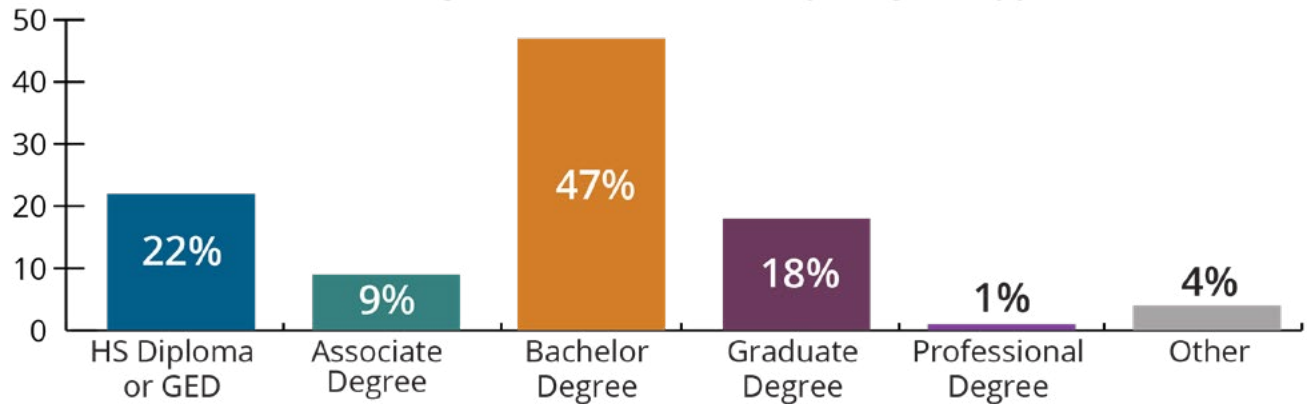

Early Childhood Education Teachers with a CDA

Child Development Associate (CDA) is not an Associates degree, rather a national credential.

46 : LEAs

100 : Private

Percentage of LEA Teachers by Degree Type