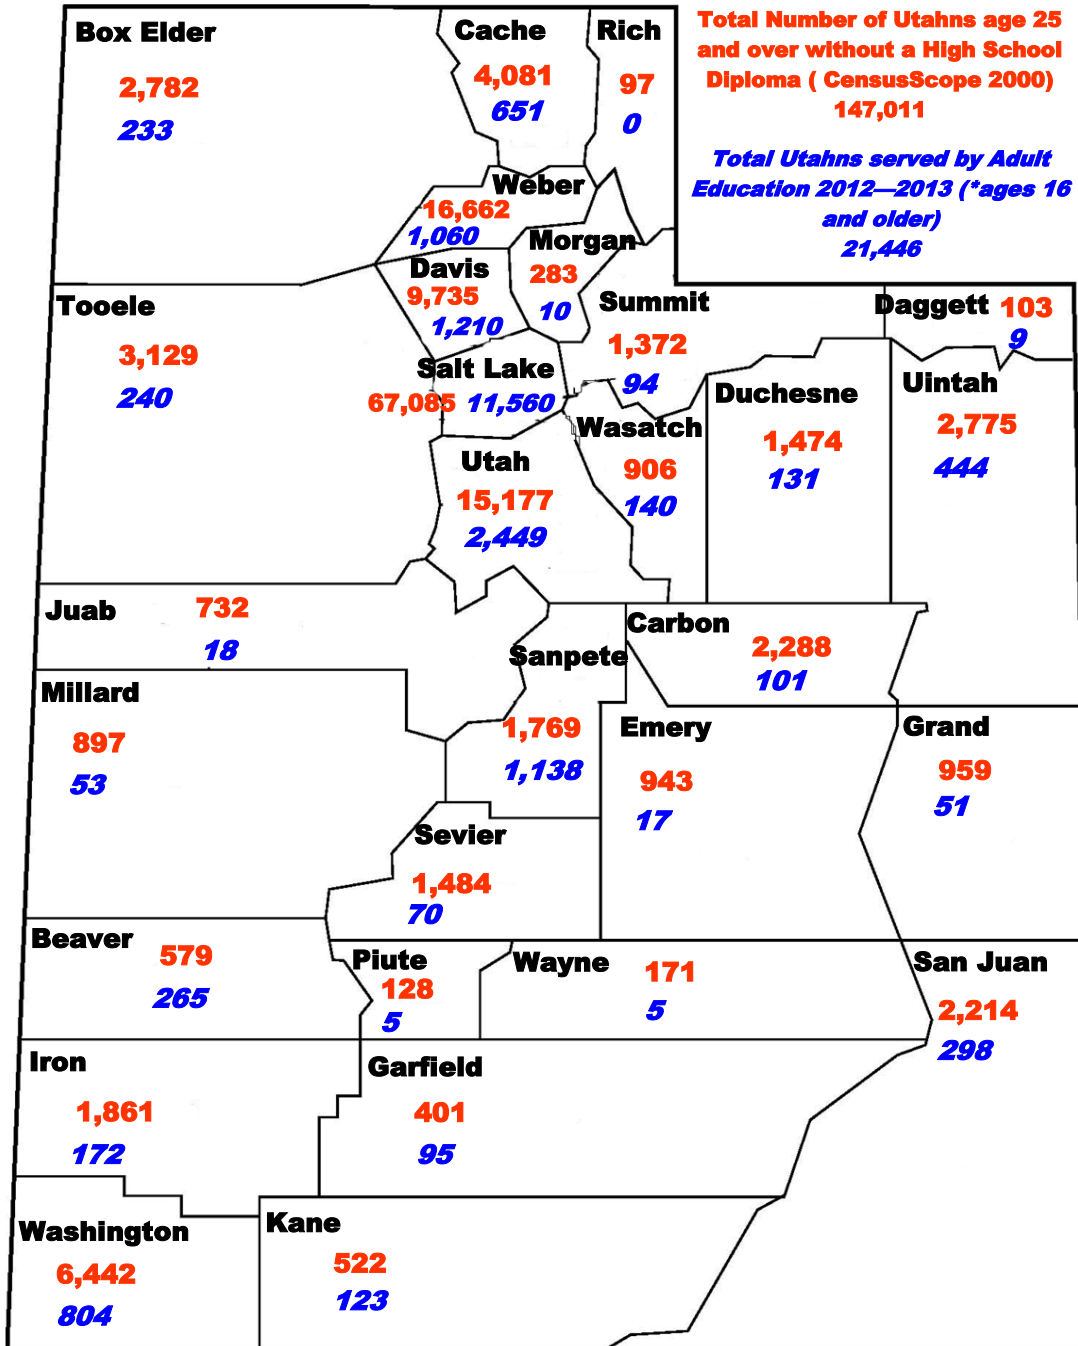

Utah by County
25 and over without a High School Diploma
Served by Adult Education Programs

Total Number Served by State/Federal Funded Adult Education Programs by County

Beaver	265	Salt Lake	11,560
Beaver Adult Ed	265	Asian Association	173
Box Elder	233	Canyons Adult Ed	2,415
Box Elder Adult Ed	233	English Skills Center	390
Cache	651	Granite Adult Ed	3,694
Cache Adult Ed	145	Guadalupe Schools	262
English Language Cntr	440	Jordan Adult Ed	808
Logan Adult Ed	66	Murray Adult Ed	54
Carbon	101	Salt Lake Adult Ed	3,721
Carbon Adult Ed	101	SL County Aging Services	43
Daggett	9	San Juan	298
Daggett Adult Ed	9	San Juan Adult Ed	298
Davis	1,210	Sanpete	1,138
Davis Adult Ed	1,210	North Sanpete Adult Ed	79
Duchesne	131	Snow College (in N & S Sanpete counts)	0
Duchesne Adult Ed	115	South Sanpete Adult Ed	1,059
Ute Tribe	16	Sevier	70
Emery	17	Sevier Adult Ed	70
Emery Adult Ed	17	Summit	94
Garfield	95	North Summit Adult Ed	11
Garfield Adult Ed	95	Park City Adult Ed	83
Grand	51	Tooele	240
Grand Adult Ed	51	Tooele Adult Ed	240
Iron	172	Uintah	444
Iron Adult Ed	172	Uintah Adult Ed	444
Juab	18	Utah	2,449
Juab Adult Ed	11	Alpine Adult Ed	735
Tintic Adult Ed	7	Nebo Adult Ed	508
Kane	123	Project Read (in Provo count)	0
Kane Adult Ed	123	Provo Adult Ed	1,206
Millard	53	Wasatch	140
Millard Adult Ed	53	Wasatch Adult Ed	140
Morgan	10	Washington	804
Morgan Adult Ed	10	Washington Adult Ed	804
Piute	5	Wayne	5
Piute Adult Ed	5	Wayne Adult Ed	5
Rich	0	Weber	1,060
No programs	0	Ogden Adult Ed	541
		Weber Adult Ed	519

Note: Adult Education programs serve persons age 16 and older
 Program Outcome Measures Report 2013-2014